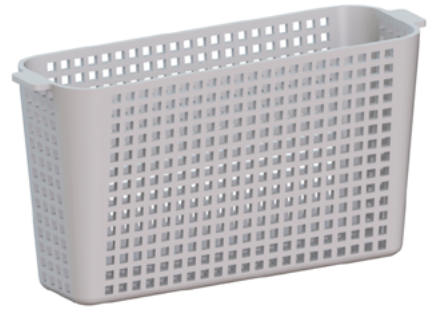

Container for DepotMini C

Container CM 175 x 60 PA

Length x width in mm	175 x 60
Volume / container in cm ³	750

Sieve CM 175 x 60 2 x 2 PA

Length x width in mm	175 x 60
Volume / container in cm ³	650

Container CM 143 x 60 PA