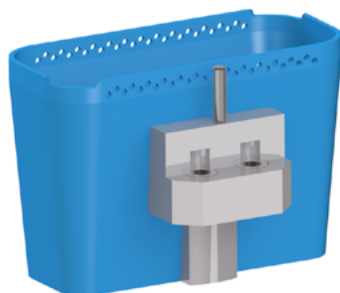

Container CM 143 x 60 PA

Length x width in mm	143 x 60
Volume / container in cm³	606