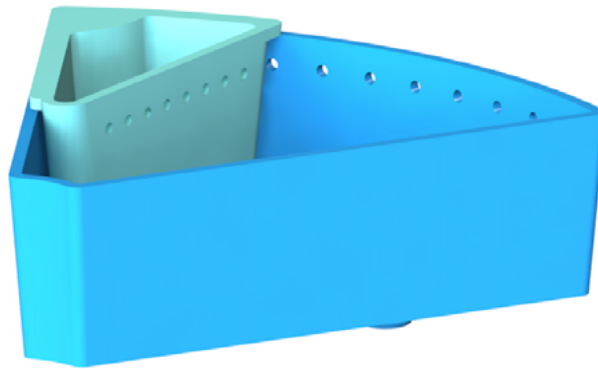

Container for DepotMini R

Container R212 PA 1

Length x width in mm

95 x 100

Volume / container in cm³

118

Container R212 PA 2 (Control container)

Length x width in mm

50 x 30

Volume / container in cm³

18

Container R308 PA

Length x width in mm

94 x 65

Volume / container in cm³

252

Mecha AG

Stockmattstrasse 12
3123 Belp
T + 41 31 331 95 46
www.mecha.ch
info@mecha.ch

Container for DepotMini R

Container R316 PA 1 (with perforation)

Length x width in mm

64 x 45

Volume / container in cm³

77